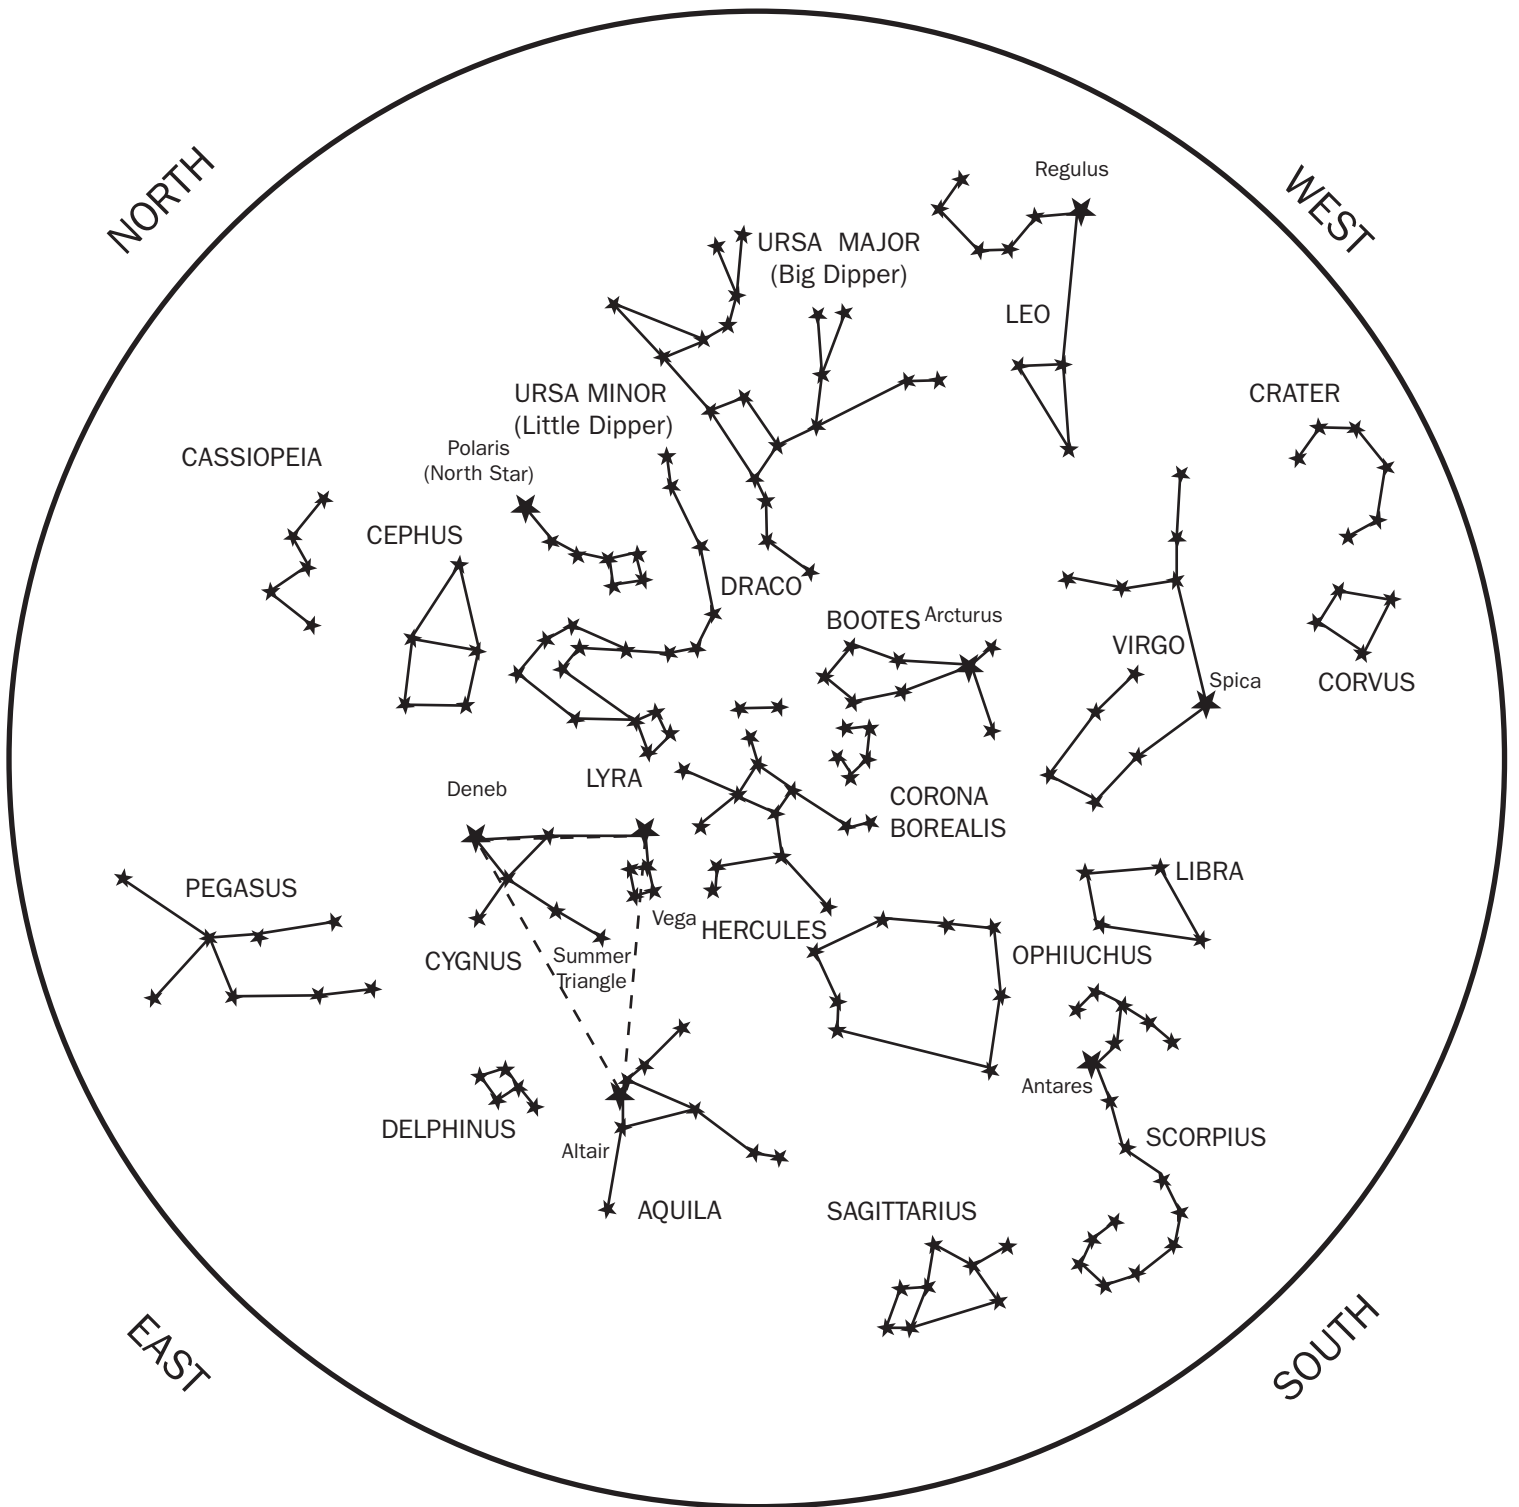

The Evening Sky for the Month of June

On the day you would like to observe the night sky, use the list below to see what time of night you will use this calendar. During the night, the stars rise in the East and set in the West due to the earth's rotation. Each successive night they rise earlier.

June 5 - 10:00 p.m.	June 13 - 9:30 p.m.	June 21 - 9:00 p.m.	June 30 - 8:00 p.m.
---------------------	---------------------	---------------------	---------------------

Directions for using the Star Chart: Hold the chart overhead with the corner matching the direction you are facing. Constellation names are in uppercase and star name are in lower case letters.

The Evening Sky for the Month of July

On the day you would like to observe the night sky, use the list below to see what time of night you will use this calendar. During the night, the stars rise in the East and set in the West due to the earth's rotation. Each successive night they rise earlier.

The Evening Sky for the Month of August

On the day you would like to observe the night sky, use the list below to see what time of night you will use this calendar. During the night, the stars rise in the East and set in the West due to the earth's rotation. Each successive night they rise earlier.