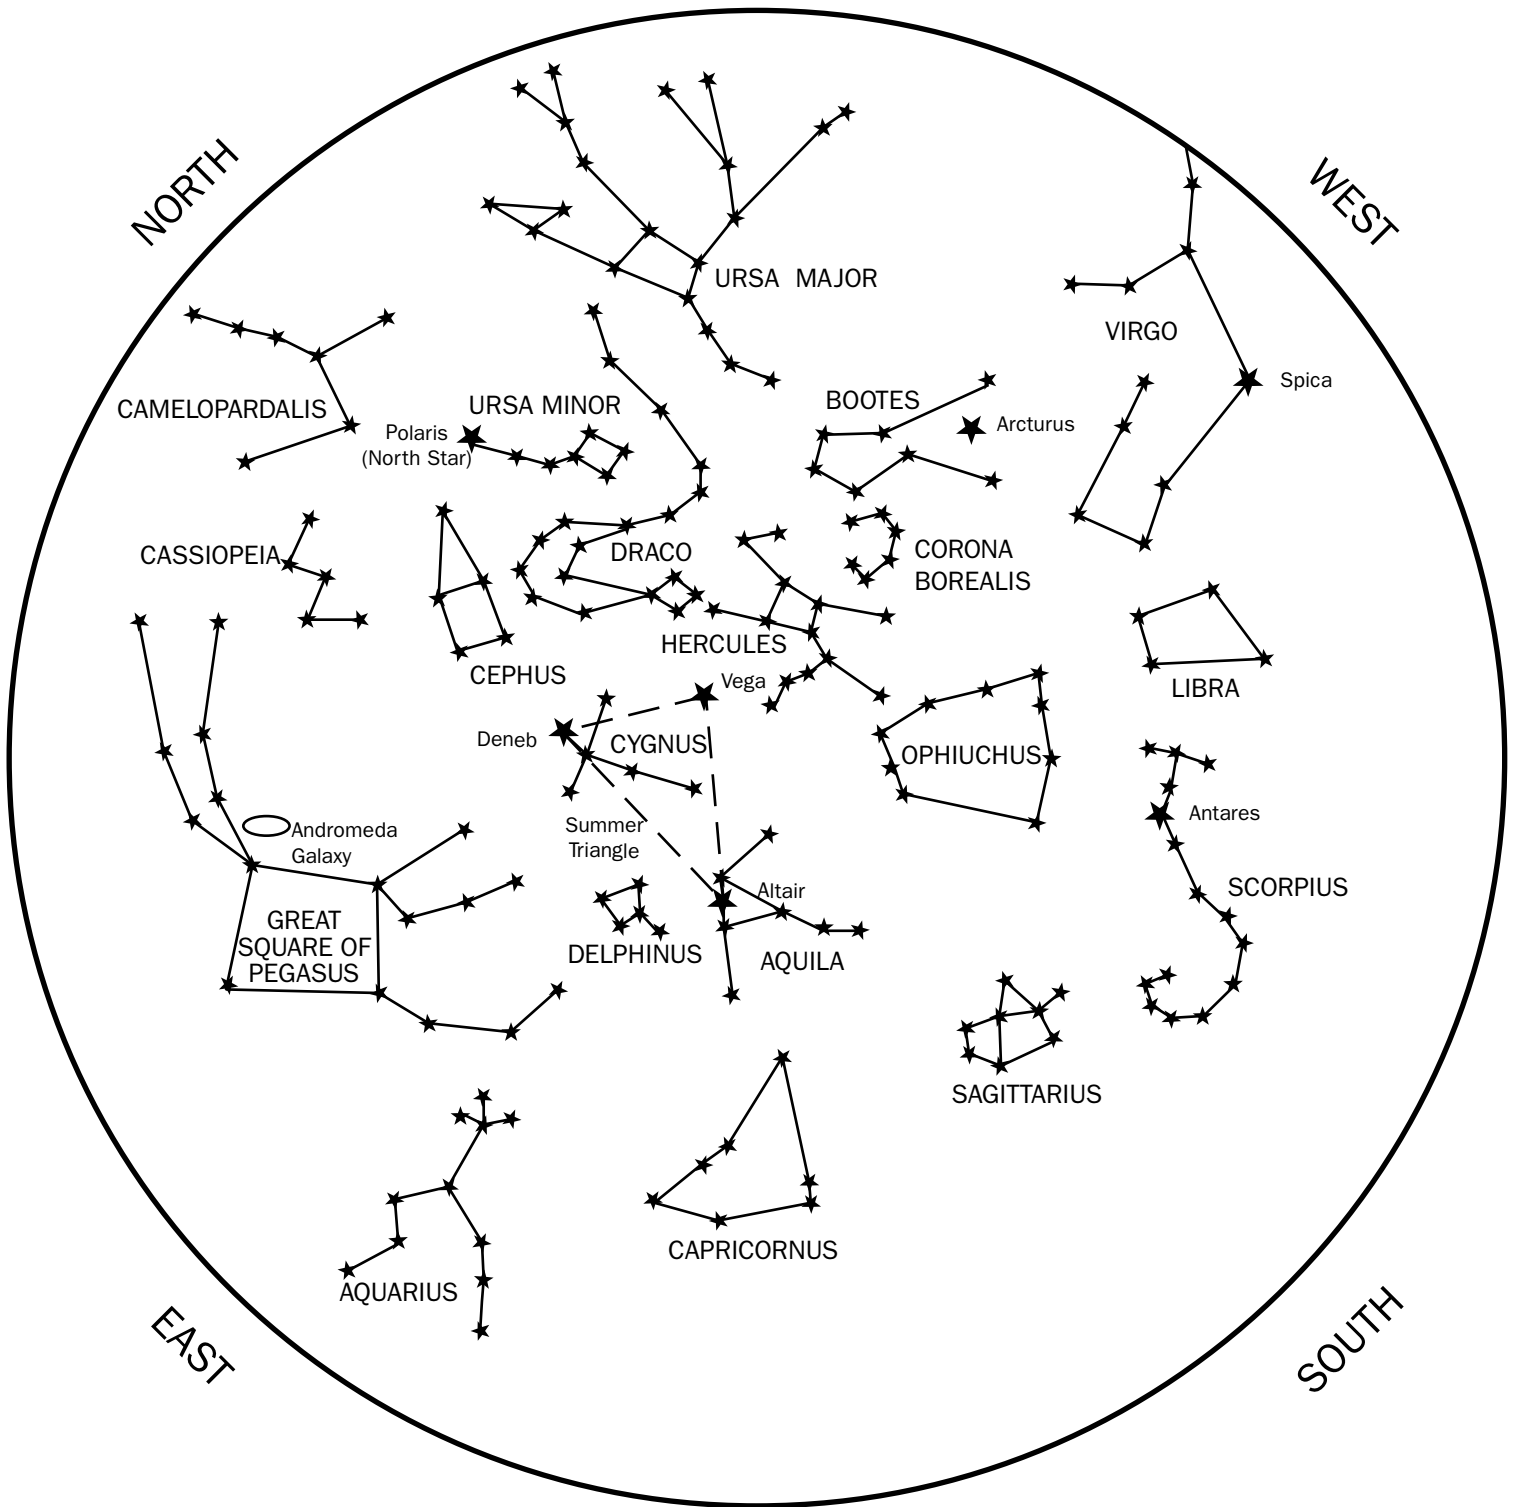

June 5 - 10:00 p.m.	June 13 - 9:30 p.m.	June 21 - 9:00 p.m.	June 30 - 8:00 p.m.
---------------------	---------------------	---------------------	---------------------

Directions for using the Star Chart: Hold the chart overhead with the corner matching the direction you are facing. Constellation names are in uppercase and star name are in lower case letters.

The Evening Sky for the Month of July

On the day you would like to observe the night sky, use the list below to see what time of night you will use this calendar. During the night, the stars rise in the East and set in the West due to the earth's rotation. Each successive night they rise earlier.

July 6 - 10:00 p.m.	July 13 - 9:30 p.m.	July 21 - 9:00 p.m.	July 30 - 8:00 p.m.
---------------------	---------------------	---------------------	---------------------

Directions for using the Star Chart: Hold the chart overhead with the corner matching the direction you are facing. Constellation names are in uppercase and star name are in lower case letters.

The Evening Sky for the Month of August

On the day you would like to observe the night sky, use the list below to see what time of night you will use this calendar. During the night, the stars rise in the East and set in the West due to the earth's rotation. Each successive night they rise earlier.